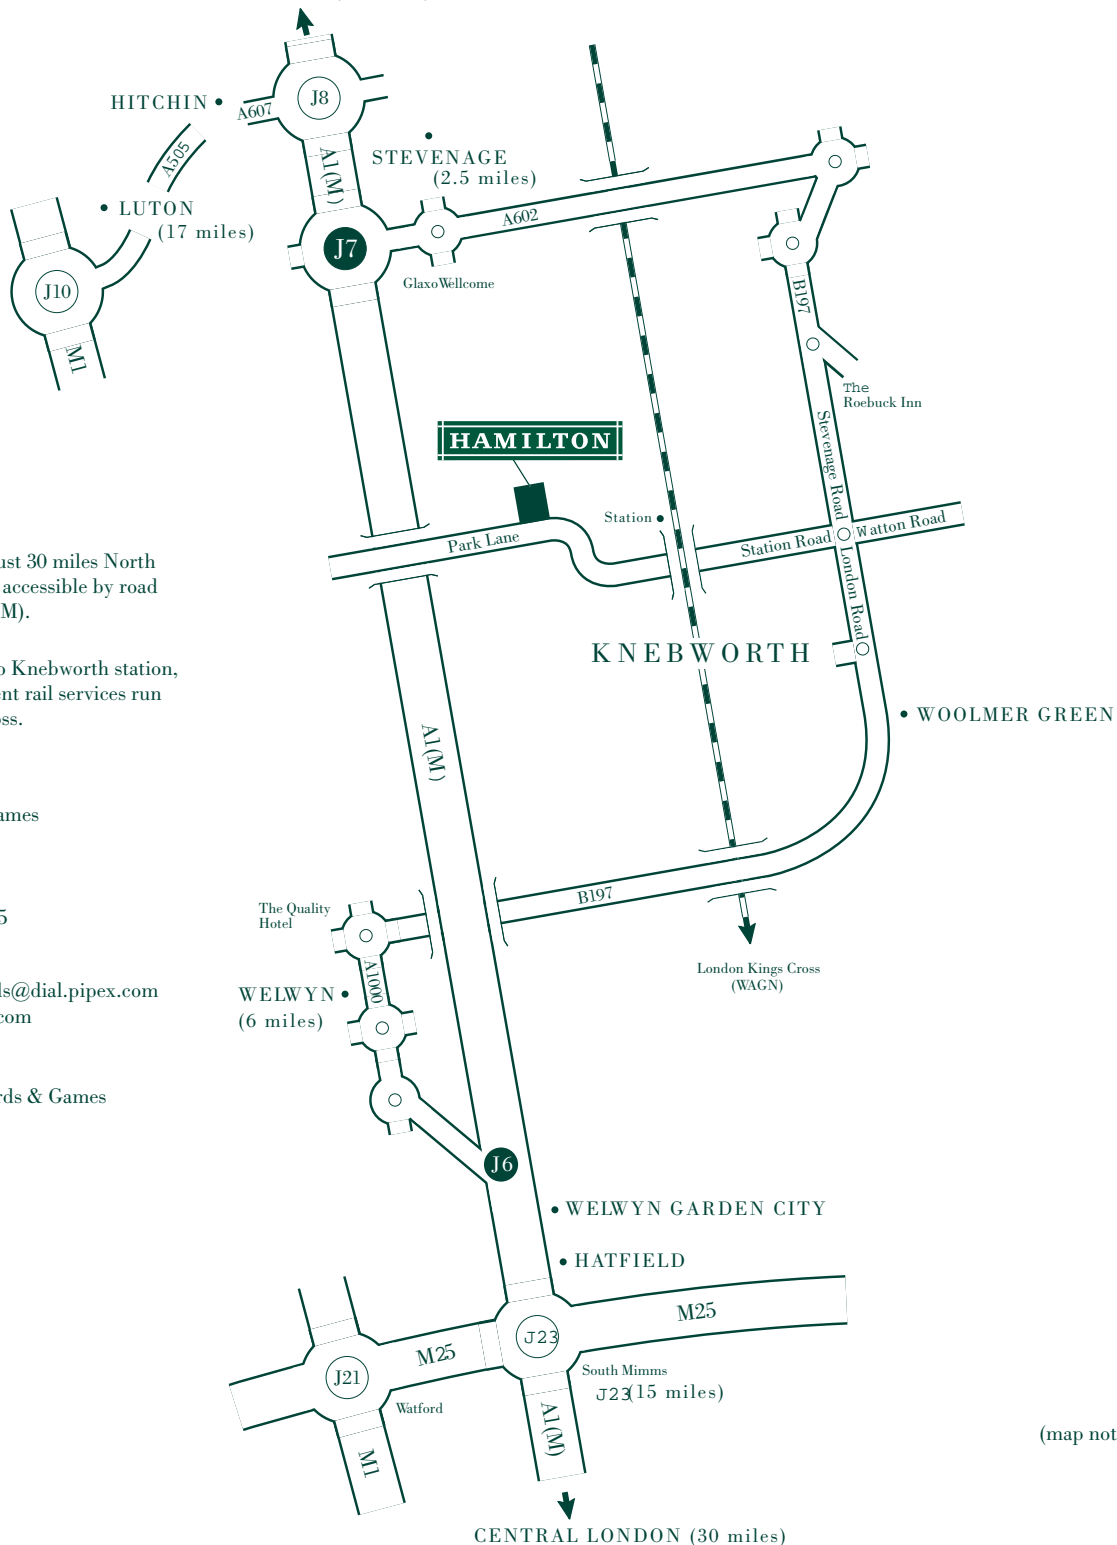

PETERBOROUGH (57 miles)

Knebworth is situated just 30 miles North of London, and is easily accessible by road via the M25 and the A1(M).

Our premises are next to Knebworth station, to which fast and frequent rail services run from London Kings Cross.

© 2002 Hamilton Billiards & Games

(map not to scale)